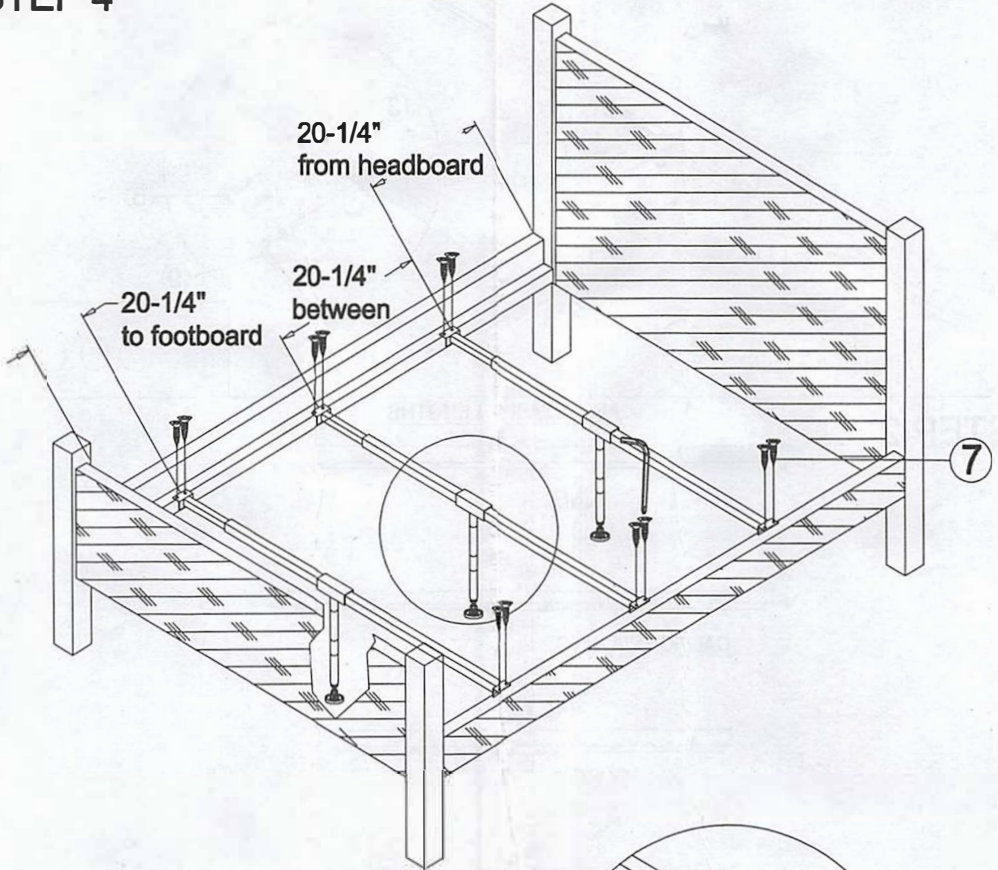

NO SAG SUPPORT INSTRUCTION SHEET

WALLACE FLYNN™

COLLECTIVE

STEP 4

Adjust to the desired height then lock